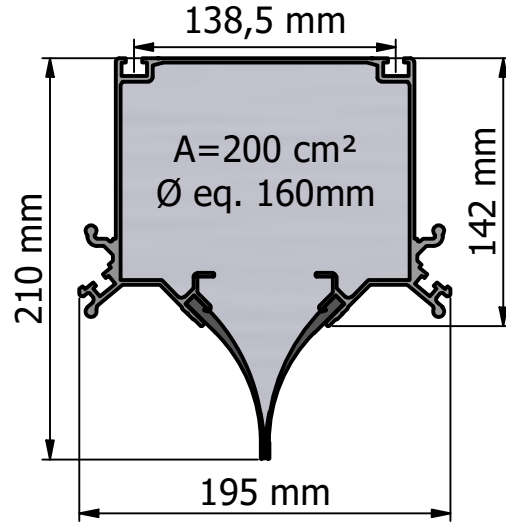

www.worky-italy.com

A brand of RO & Co S.p.A.
 via Masaccio, 15
 42124 Reggio Emilia (RE) ITALY
 Tel. +39 0522 1545193
 vendite@worky-italy.com
 sales@worky-italy.com

GAT1 - technical datasheet

GAT1	L
GAT1-1000	1 m
GAT1-2000	2 m
GAT1-3000	3 m
GAT1-4000	4 m