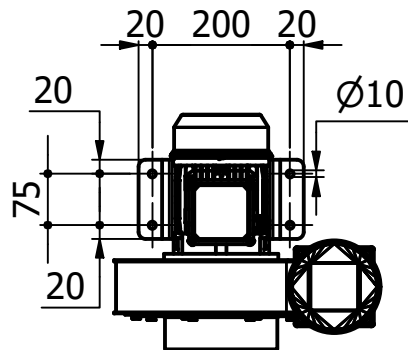

www.worky-italy.com

A brand of RO & Co S.p.A.
via Masaccio, 15
42124 Reggio Emilia (RE) ITALY
Tel. +39 0522 1545193
vendite@worky-italy.com
sales@worky-italy.com

GSA0.5R - technical datasheet