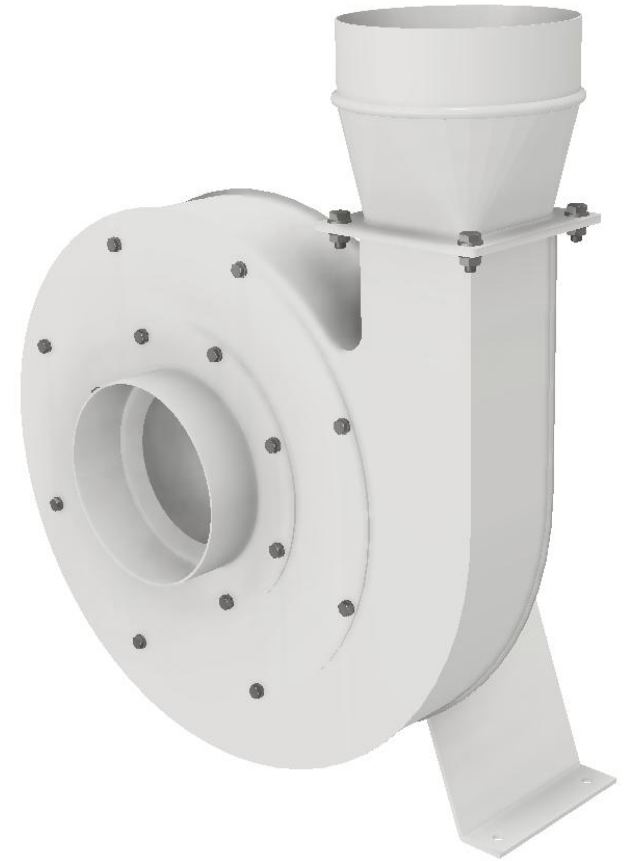

www.worky-italy.com

A brand of RO & Co S.p.A.
via Masaccio, 15
42124 Reggio Emilia (RE) ITALY
Tel. +39 0522 1545193
vendite@worky-italy.com
sales@worky-italy.com

GSA0.5R - technical datasheet