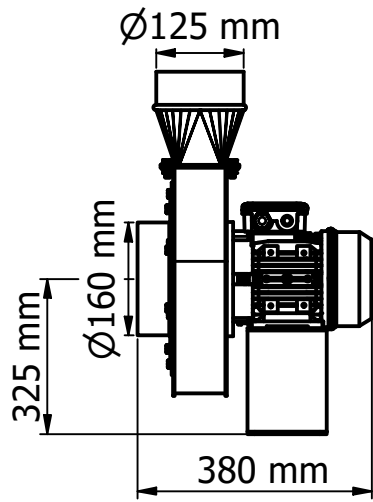

www.worky-italy.com

A brand of RO & Co S.p.A.
via Masaccio, 15
42124 Reggio Emilia (RE) ITALY
Tel. +39 0522 1545193
vendite@worky-italy.com
sales@worky-italy.com

GSA0.5R - technical datasheet