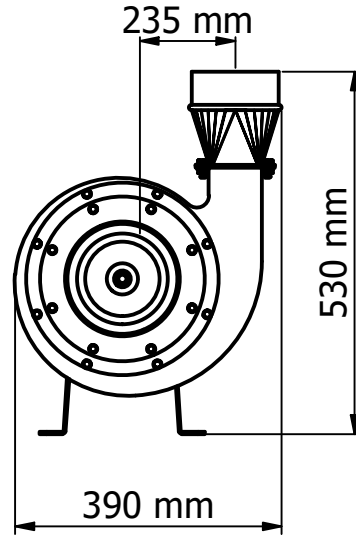

www.worky-italy.com

A brand of RO & Co S.p.A.
via Masaccio, 15
42124 Reggio Emilia (RE) ITALY
Tel. +39 0522 1545193
vendite@worky-italy.com
sales@worky-italy.com

GSA0.5R - technical datasheet